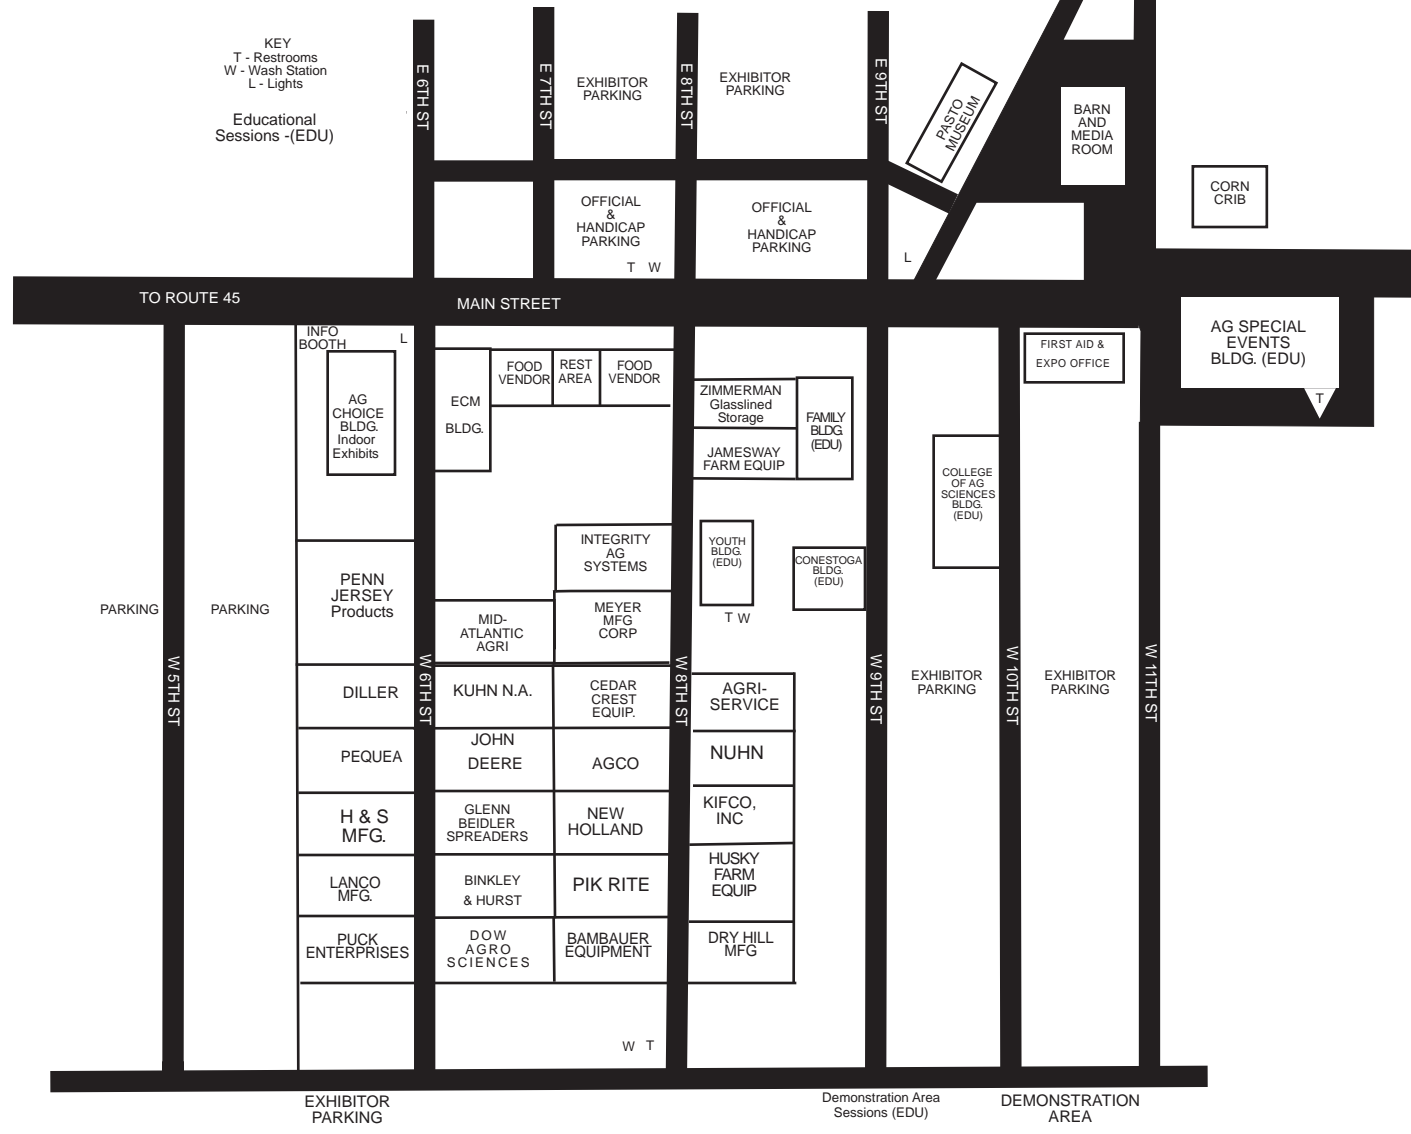

2010 Manure Expo July 15 at Penn State

Demonstration Area Sessions (EDU)
DEMONSTRATION AREA

Compact Spreader Calibration Demo.
Liquid Equipment Demonstrations 2:30 p.m.
Dry Equipment Demonstrations 11:00 a.m.